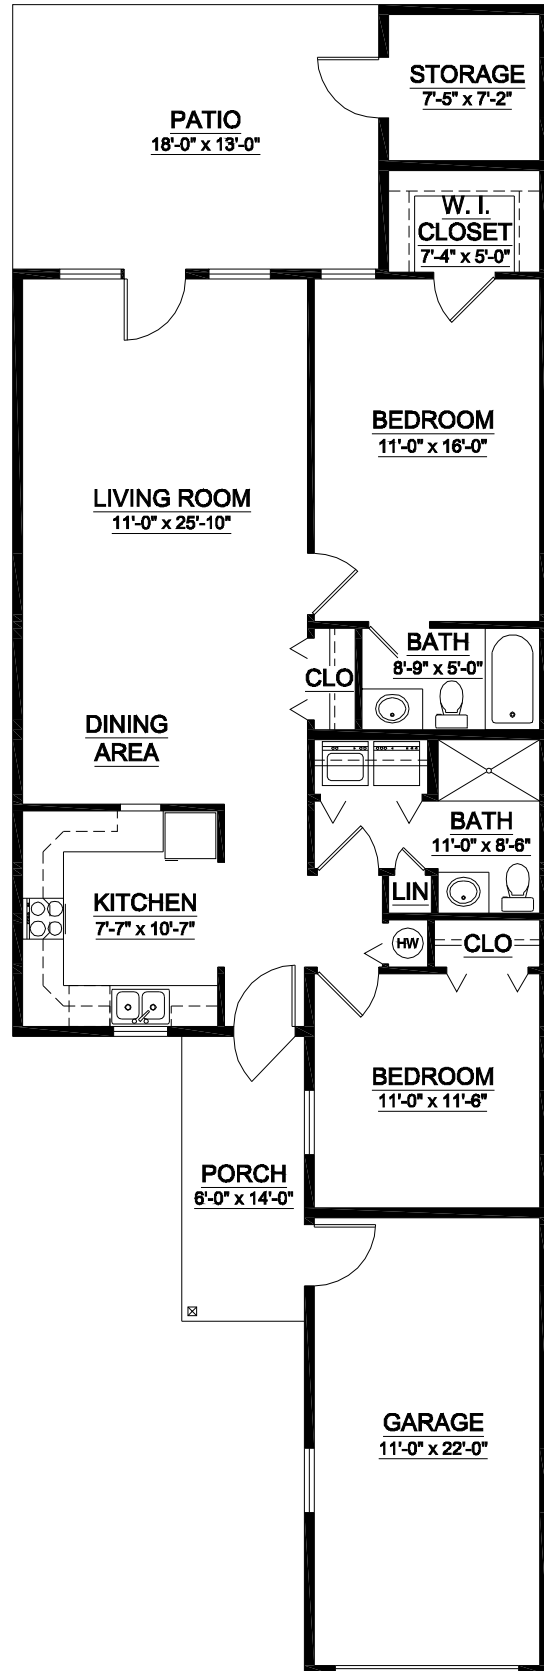

## The Cypress Cottage Floor Plan

2 Bedroom • 2 Bath • 970 sq. ft.\*

*\*Architect's floor plans are approximate and not to scale; some units feature sunrooms in lieu of a patio, which provides additional living space not accounted for in the total square footage listed.*