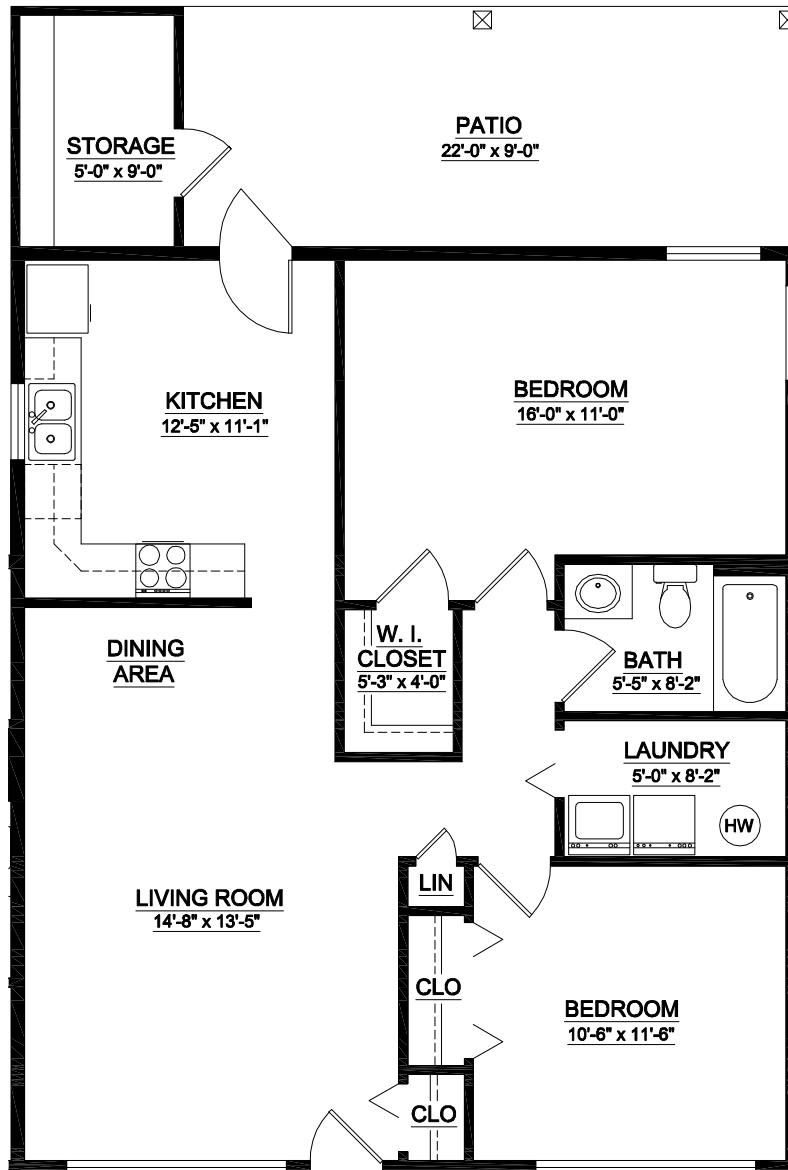

## The Buttonwood Cottage Floor Plan

2 Bedroom • 1 Bath • 900 sq. ft.\*

*\*Architect's floor plans are approximate and not to scale; some units feature sunrooms in lieu of a patio, which provides additional living space not accounted for in the total square footage listed.*