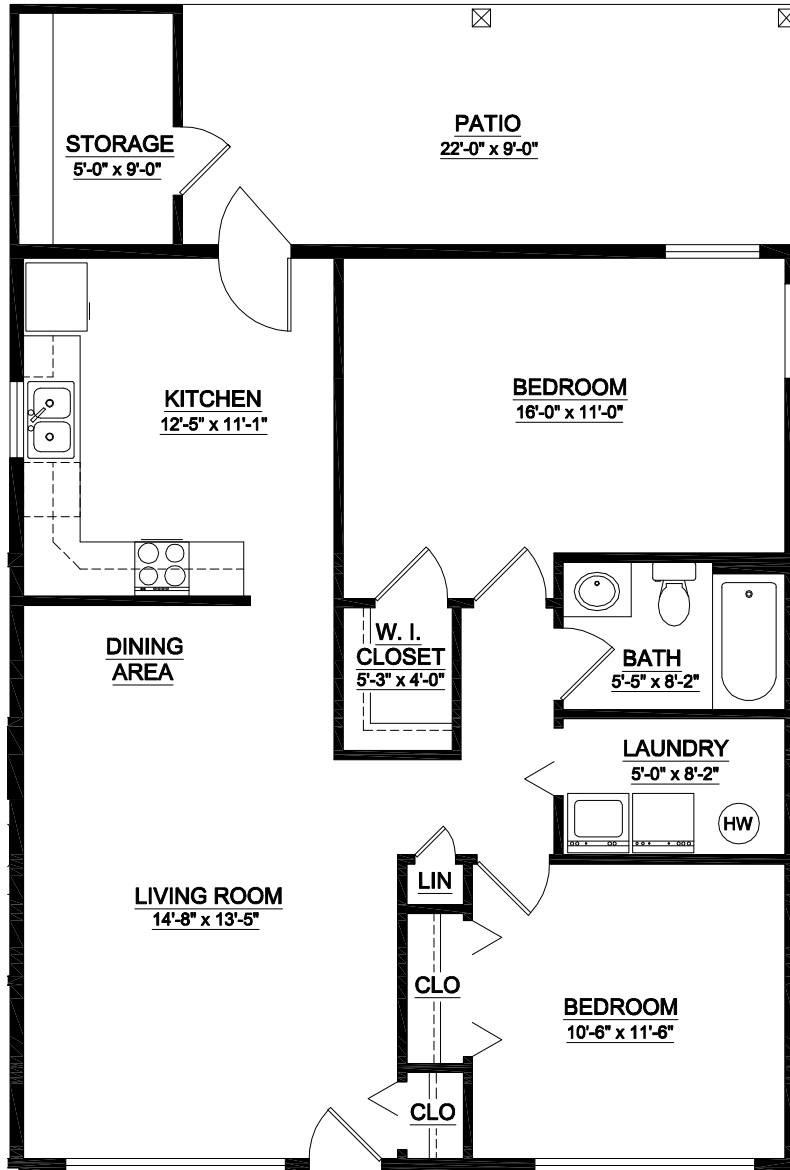

The Buttonwood Cottage Floor Plan

2 Bedroom • 1 Bath • 900 sq. ft.*

**Architect's floor plans are approximate and not to scale; some units feature sunrooms in lieu of a patio, which provides additional living space not accounted for in the total square footage listed.*